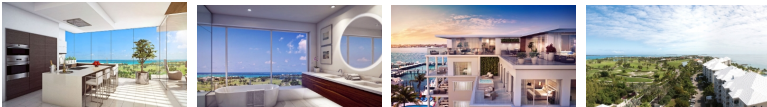

### Description:

One Ocean Bahamas waterfront real estate is ideally situated on Nassau Harbour, Bahamas, between Atlantis, Ocean Club, and One&Only Resort. Nassau's rising sweet spot, One Ocean is the tallest residential building on Paradise Island.

One Ocean's spacious residences and modern luxuries make these simply the best waterfront homes in the Bahamas. Huge outdoor living rooms look over panoramic ocean views. You're an easy walk from restaurants, shopping, nightlife, and beaches, but you might never want to leave your sun lounge on the pool deck.

Call today to make this beauty your ideal home away from home!

One Ocean Bahamas waterfront real estate is ideally situated on Nassau Harbour, Bahamas, between Atlantis, Ocean Club, and One&Only Resort. Nassau's rising sweet spot, One Ocean is the tallest residential building on Paradise Island.

One Ocean's spacious residences and modern luxuries make these simply the best waterfront homes in the Bahamas. Huge outdoor living rooms look over panoramic ocean views. You're an easy walk from restaurants, shopping, nightlife, and beaches, but you might never want to leave your sun lounger on the pool deck.